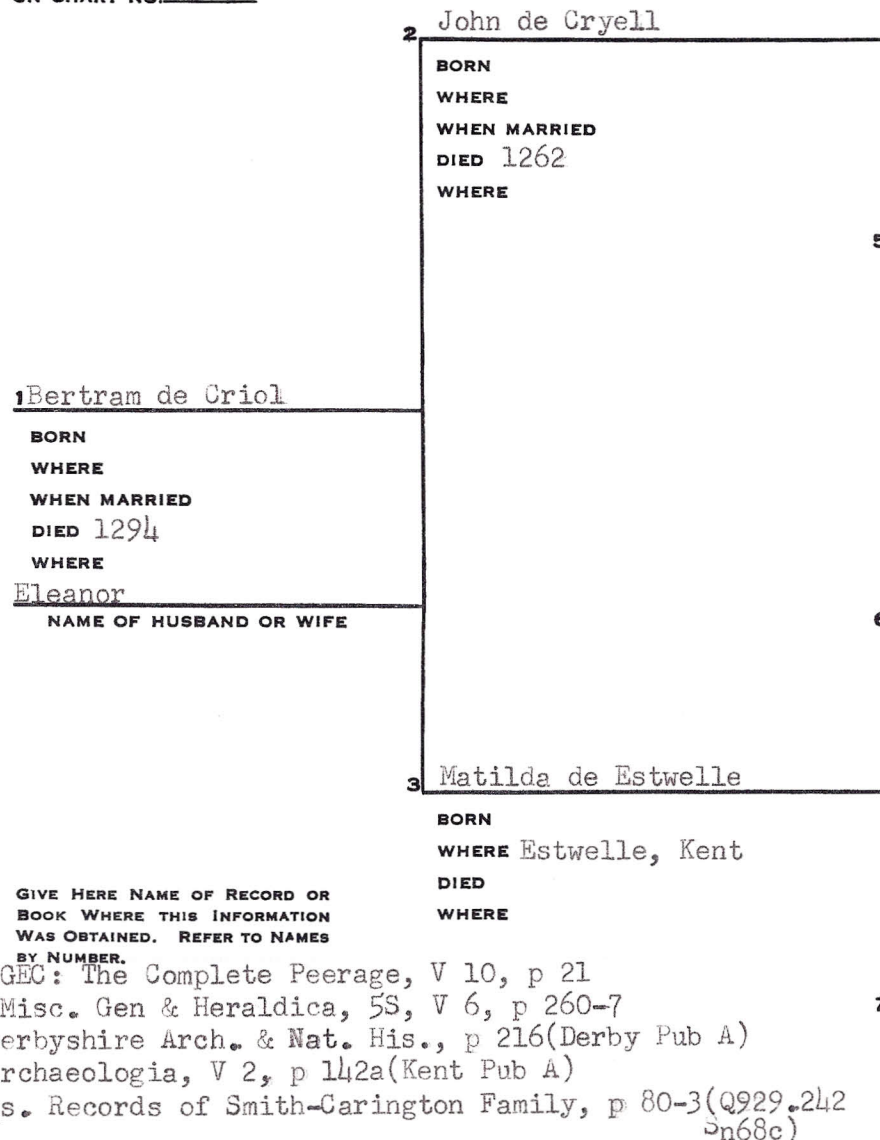

# PEDIGREE CHART

Robert de Crioul, son of Robert, Earl of Eu CHART NO. 680

DATE \_\_\_\_\_  
NAME OF PERSON SUBMITTING CHART \_\_\_\_\_  
STREET ADDRESS \_\_\_\_\_  
CITY \_\_\_\_\_ STATE \_\_\_\_\_

NO. 1 ON THIS CHART IS THE SAME PERSON AS NO. 22

ON CHART NO. 678

at siege of Acre with Richard I  
sheriff of Kent, 1233  
Bertram de Crioll

GIVE HERE NAME OF RECORD OR BOOK WHERE THIS INFORMATION WAS OBTAINED. REFER TO NAMES BY NUMBER.  
GEC: The Complete Peerage, V 10, p 21  
Misc. Gen & Heraldica, 5S, V 6, p 260-7  
Derbyshire Arch. & Nat. His., p 216 (Derby Pub A)  
Archaeologia, V 2, p 142a (Kent Pub A)  
His. Records of Smith-Carington Family, p 80-3 (Q929.242 Sn68c)